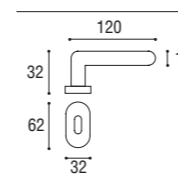

Guarnitura collo basso con rosetta e bocchetta ovale
Door handle with short neck with oval rosette and key hole

Cod. 13 CS 19 CB
€ 37,10

Cod. 13 CL 19 CB
€ 37,10

Cod. 13 OL 19 CB
€ 37,20

Guarnitura collo basso con rosetta e bocchetta ovale yale
Door handle with short neck with oval rosette and key hole yale

Cod. 13 CS 20 CB
€ 37,10

Cod. 13 CL 20 CB
€ 37,10

Cod. 13 OL 20 CB
€ 37,20