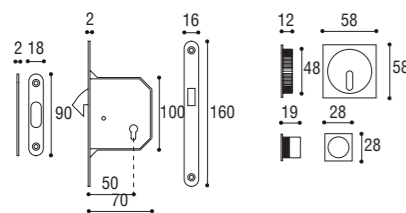

CARATTERISTICHE TECNICHE

- Facilità di montaggio
- Nessuna sporgenza porta
- Gancio serratura con rientro automatico in emergenza
- Ampia gamma di finiture
- Corpo serratura monoblocco pressofuso
- Corpo serratura chiusura ermetica

TECHNICAL INFORMATIONS

- Easy to assemble
- No projection on the door panel
- Lock hook with automatic release in case of emergency
- Various finishings available
- Die-casting monobloc lock central part
- lock central part with hermetic seal