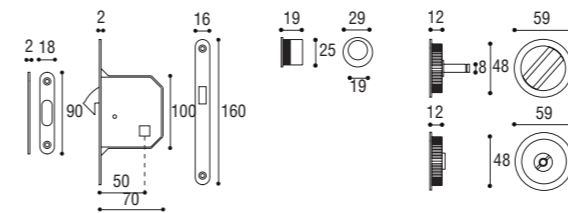

CARATTERISTICHE TECNICHE

- Facilità di montaggio con vite in testa
- Nessuna sporgenza porta
- Gancio serratura con rientro automatico in emergenza
- Ampia gamma di finiture
- Corpo serratura monoblocco pressofuso
- Corpo serratura chiusura ermetica

TECHNICAL INFORMATION

- Easy to assemble, with screw on top
- No projection on the door panel
- Lock hook with automatic release in case of emergency
- Various finishings available
- Die-casting monobloc lock central part
- lock central part with hermetic seal