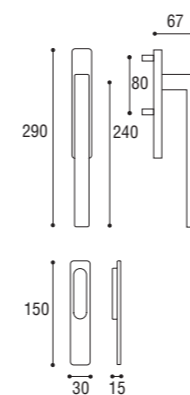

Cod. 58 NO 40 165 € 250,50
Cod. 58 BI 40 165 € 250,50

Con meccanismo in metallo
With metallic mechanism

Materiale: Zircal
Material: Zircal

Bronzo scuro
Dark bronze

Oro opaco
Gold matt

Maniglione singolo $\varnothing 10$ con conchiglia
Single pull handle for sliding door $\varnothing 10$ with closed plate