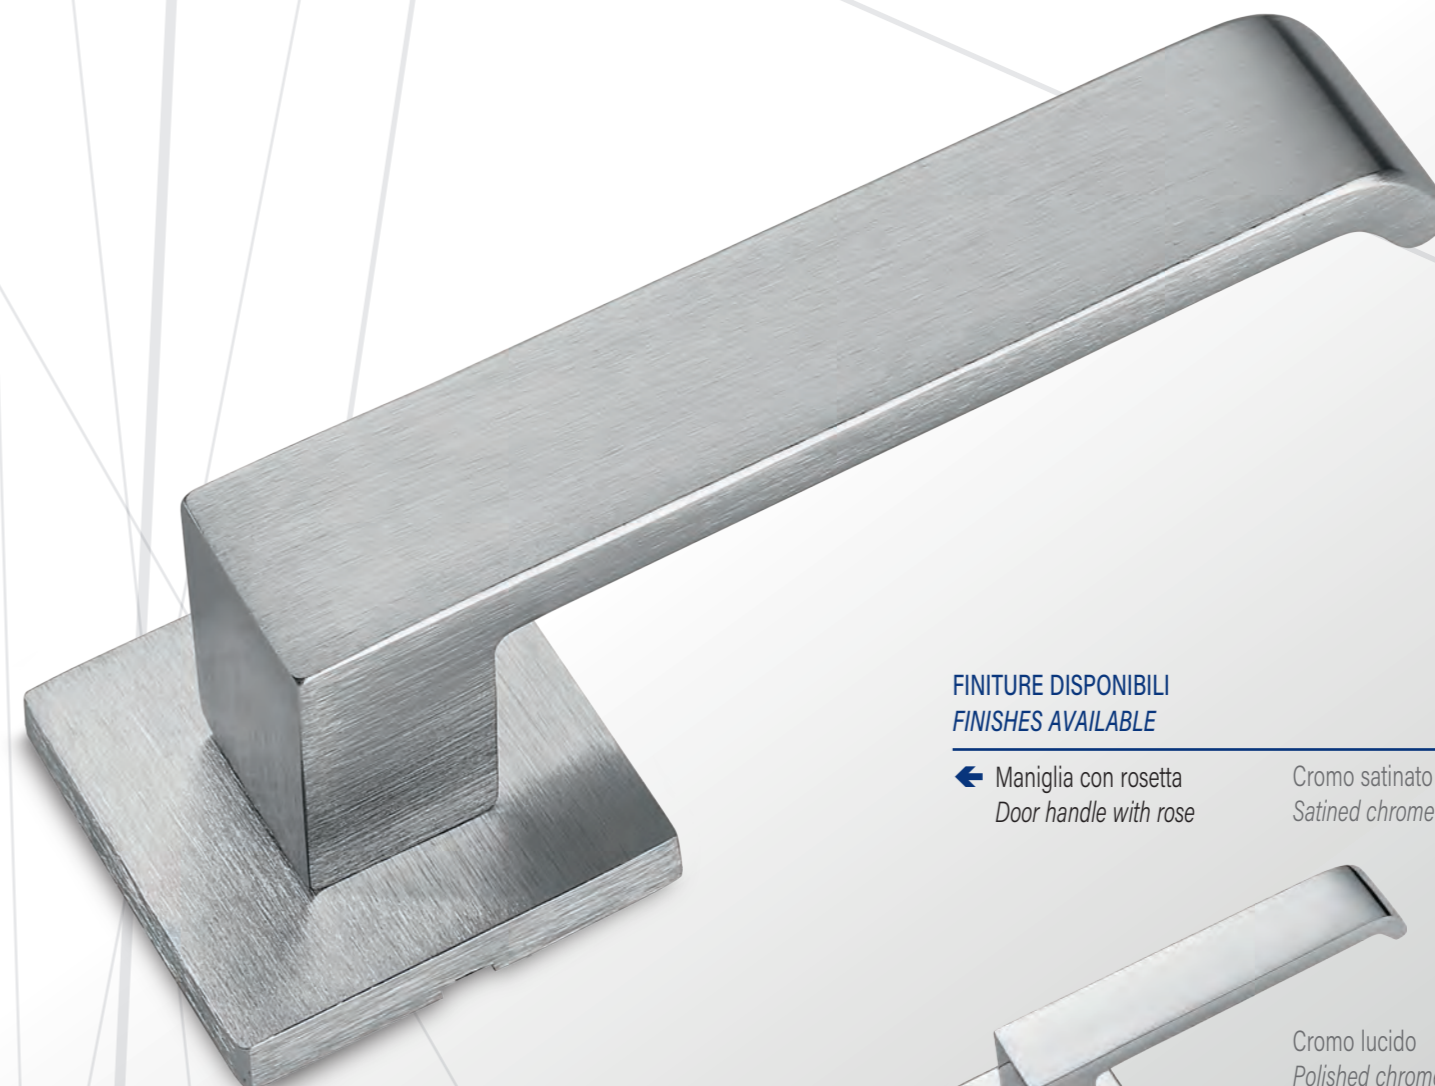

FINITURE DISPONIBILI
FINISHES AVAILABLE

← Maniglia con rosetta
Door handle with rose

Cromo satinato
Satinated chrome