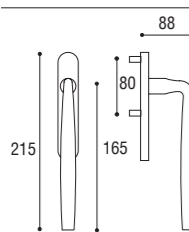

Maniglione singolo $\varnothing$ 10 con conchiglia
Single pull handle for sliding door $\varnothing$ 10 with closed plate

Cod. 58 CS 39 CT
€ 113,00

Cod. 58 CL 39 CT
€ 113,00

Cod. 58 OL 39 CT
€ 112,80