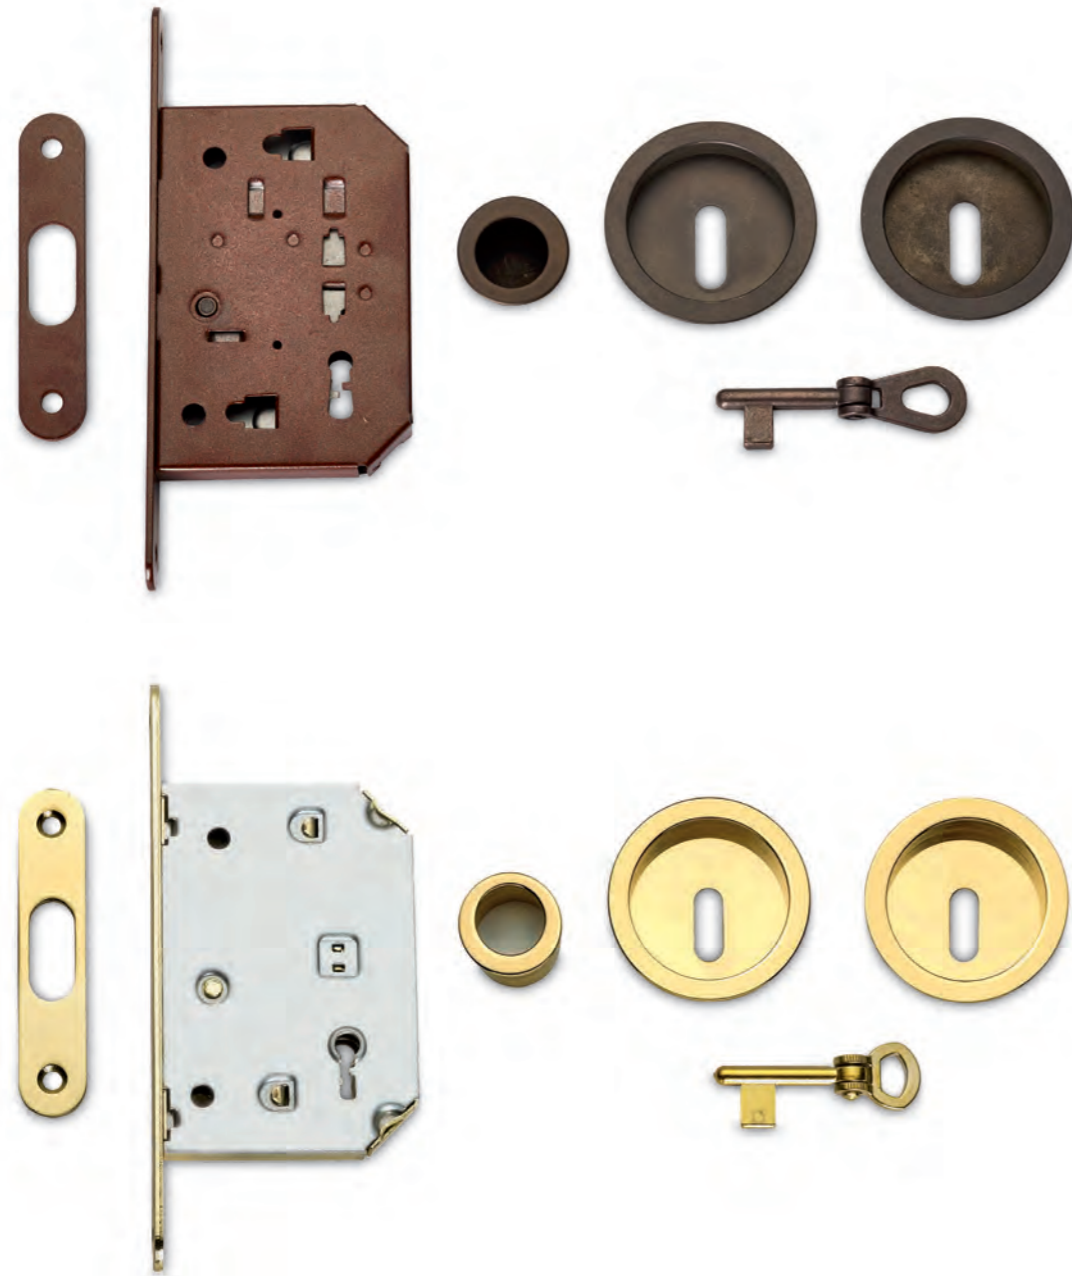

Materiale: Ottone + Zircal
Material: Brass + Zircal

Cromo satinato Satinated chrome	Cromo lucido Polished chrome	Ottone lucido Polished brass	Ottone graffiato Scratched brass	Brunito antico Old burnished

KIT 2B foro chiave:
2 incasso mm 48, 1 trascinatore,
1 serratura chiave piegata
e contropiastra
KIT 2B with key hole and lock

Cod. 13 CS 2B € 64,10	Cod. 13 CL 2B € 64,10	Cod. 13 OL 2B € 49,40	Cod. 13 OG 2B € 49,40	Cod. 13 BA 2B € 64,10

KIT 2B foro chiave
senza serratura
KIT 2B for sliding door
with key hole without lock

Cod. 13 CS 2B SS € 44,50	Cod. 13 CL 2B SS € 44,50	Cod. 13 OL 2B SS € 31,30	Cod. 13 OG 2B SS € 31,30	Cod. 13 BA 2B SS € 44,50

CARATTERISTICHE TECNICHE

- Facilità di montaggio
- Nessuna sporgenza porta
- Gancio serratura con rientro automatico in emergenza
- Ampia gamma di finiture
- Corpo serratura monoblocco pressofuso
- Corpo serratura chiusura ermetica

TECHNICAL INFORMATION

- Easy to assemble
- No projection on the door panel
- Lock hook with automatic release in case of emergency
- Various finishings available
- Die-casting monobloc lock central part
- lock central part with hermetic seal