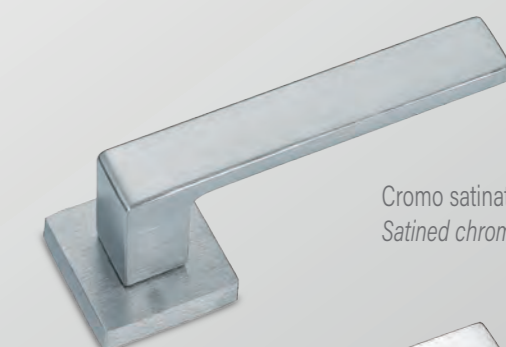

Cromo satinato
Satined chrome