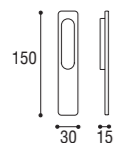

Materiale: Zircal
Material: Zircal

■ Cromo satinato
Satinated chrome

Maniglione singolo $\varnothing 10$ con conchiglia
Single pull handle for sliding door $\varnothing 10$ with closed plate

Cod. 58 CS 39 165 CB
€ 162,20

Maniglione doppio accoppiato $\varnothing 10$ yale
Pair of pull handles for sliding doors $\varnothing 10$, cylinder hole

Cod. 58 CS 40 165 CB
€ 324,30

Con meccanismo in metallo
With metallic mechanism

Materiale: Ottone
Material: Brass

■ Cromo satinato Satined chrome
■ Cromo lucido Polished chrome
■ Ottone lucido Polished brass
■ Ottone satinato Satined brass
■ PVD PVD
■ Ottone graffiato Scratched brass
■ Brunito antico Old burnished

Maniglione singolo $\varnothing 10$ con conchiglia
Single pull handle for sliding door $\varnothing 10$ with closed plate

Cod. 58 CS 39 17 € 159,50
Cod. 58 CL 39 17 € 159,50
Cod. 58 OL 39 17 € 127,50
Cod. 58 OS 39 17 € 127,50
Cod. 58 PV 39 17 € 254,80
Cod. 58 OG 39 17 € 127,50
Cod. 58 BA 39 17 € 159,50

Maniglione doppio accoppiato $\varnothing 10$ yale
Back to back pull handles for sliding doors $\varnothing 10$, cylinder hole

Cod. 58 CS 40 17 € 319,00
Cod. 58 CL 40 17 € 319,00
Cod. 58 OL 40 17 € 254,80
Cod. 58 OS 40 17 € 254,80
Cod. 58 PV 40 17 € 509,60
Cod. 58 OG 40 17 € 254,80
Cod. 58 BA 40 17 € 319,00

Con meccanismo in metallo
With metallic mechanism