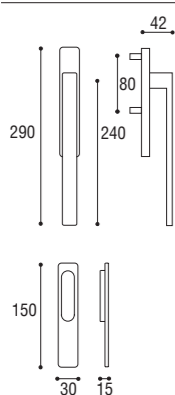

Maniglione singolo $\varnothing 10$ con conchiglia
Single pull handle for sliding door $\varnothing 10$ with closed plate

Cod. 58 CS 39 165 CB
€ 162,20

Maniglione doppio accoppiato $\varnothing 10$ yale
Pair of pull handles for sliding doors $\varnothing 10$, cylinder hole

Cod. 58 CS 40 165 CB
€ 324,30

Con meccanismo in metallo
With metallic mechanism