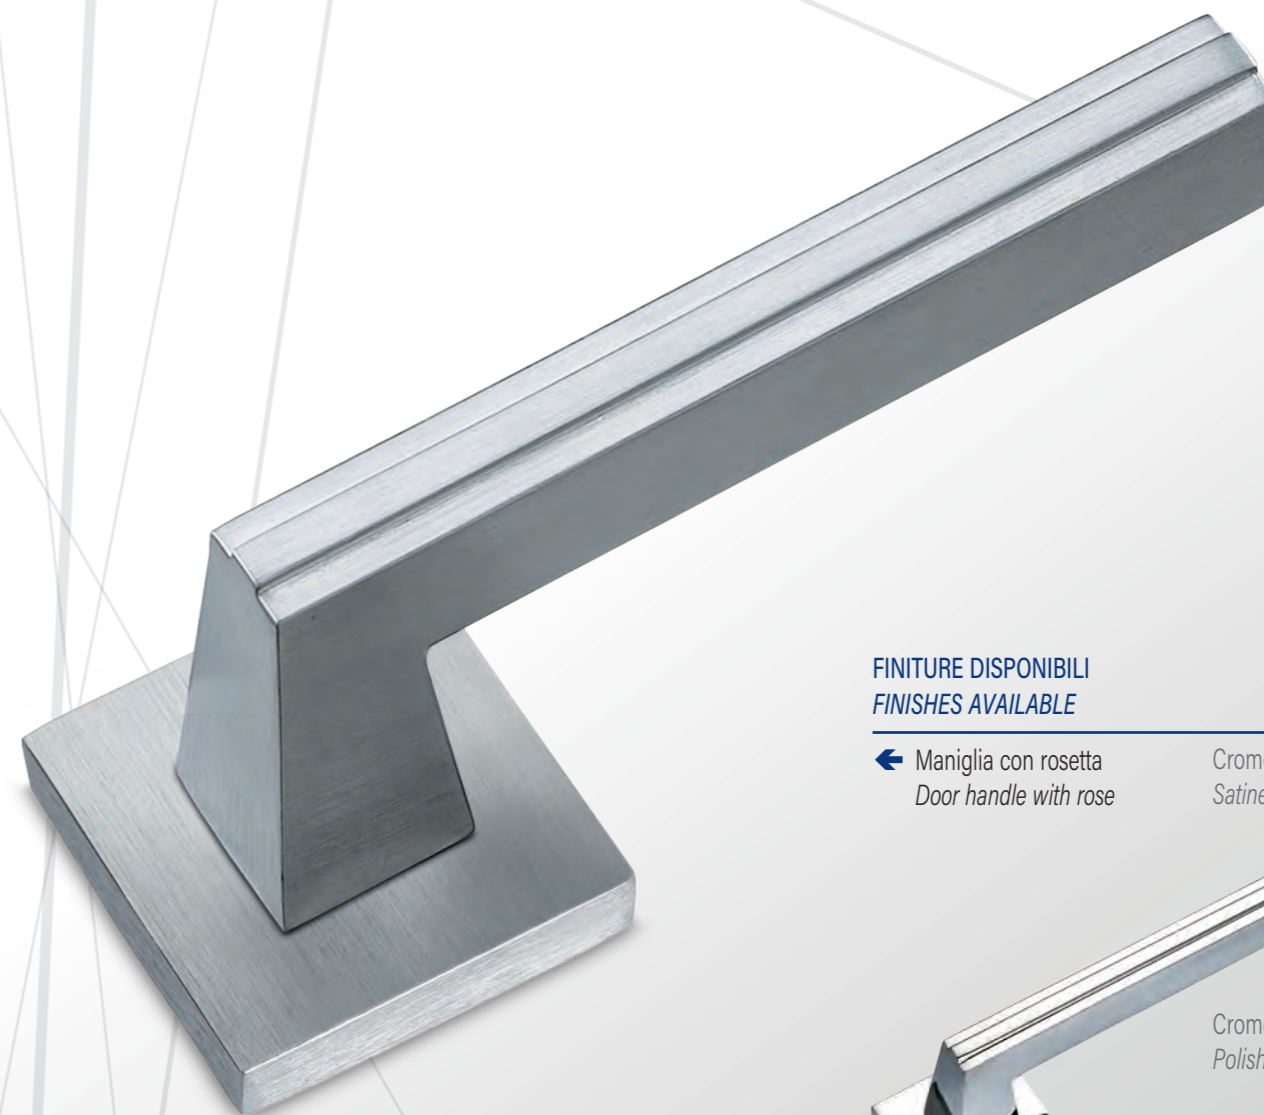

FINITURE DISPONIBILI
FINISHES AVAILABLE

← Maniglia con rosetta
Door handle with rose

Cromo satinato
Satinated chrome