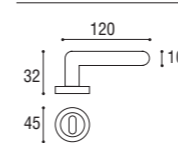

Guarnitura collo basso con rosetta e bocchetta
Door handle with short neck with rosette and key hole

Cod. 13 CS 16 CB
€ 37,10

Cod. 13 CL 16 CB
€ 37,10

Cod. 13 OL 16 CB
€ 37,20