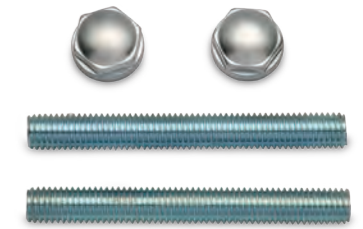

Materiale: Zircal
Material: Zircal

Cromo lucido +
cromo satinato
Polished chrome +
satined chrome

Cromo lucido +
nero opaco
Polished chrome +
black matt

Cromo lucido +
grigio grafite
Polished chrome +
Gray graphite