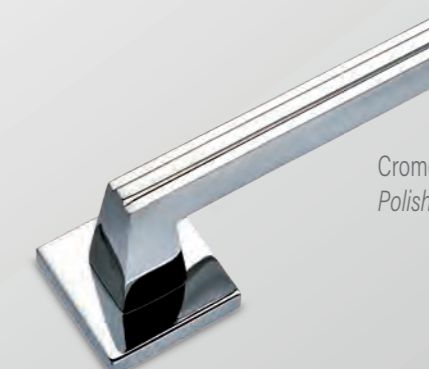

Cromo lucido
Polished chrome