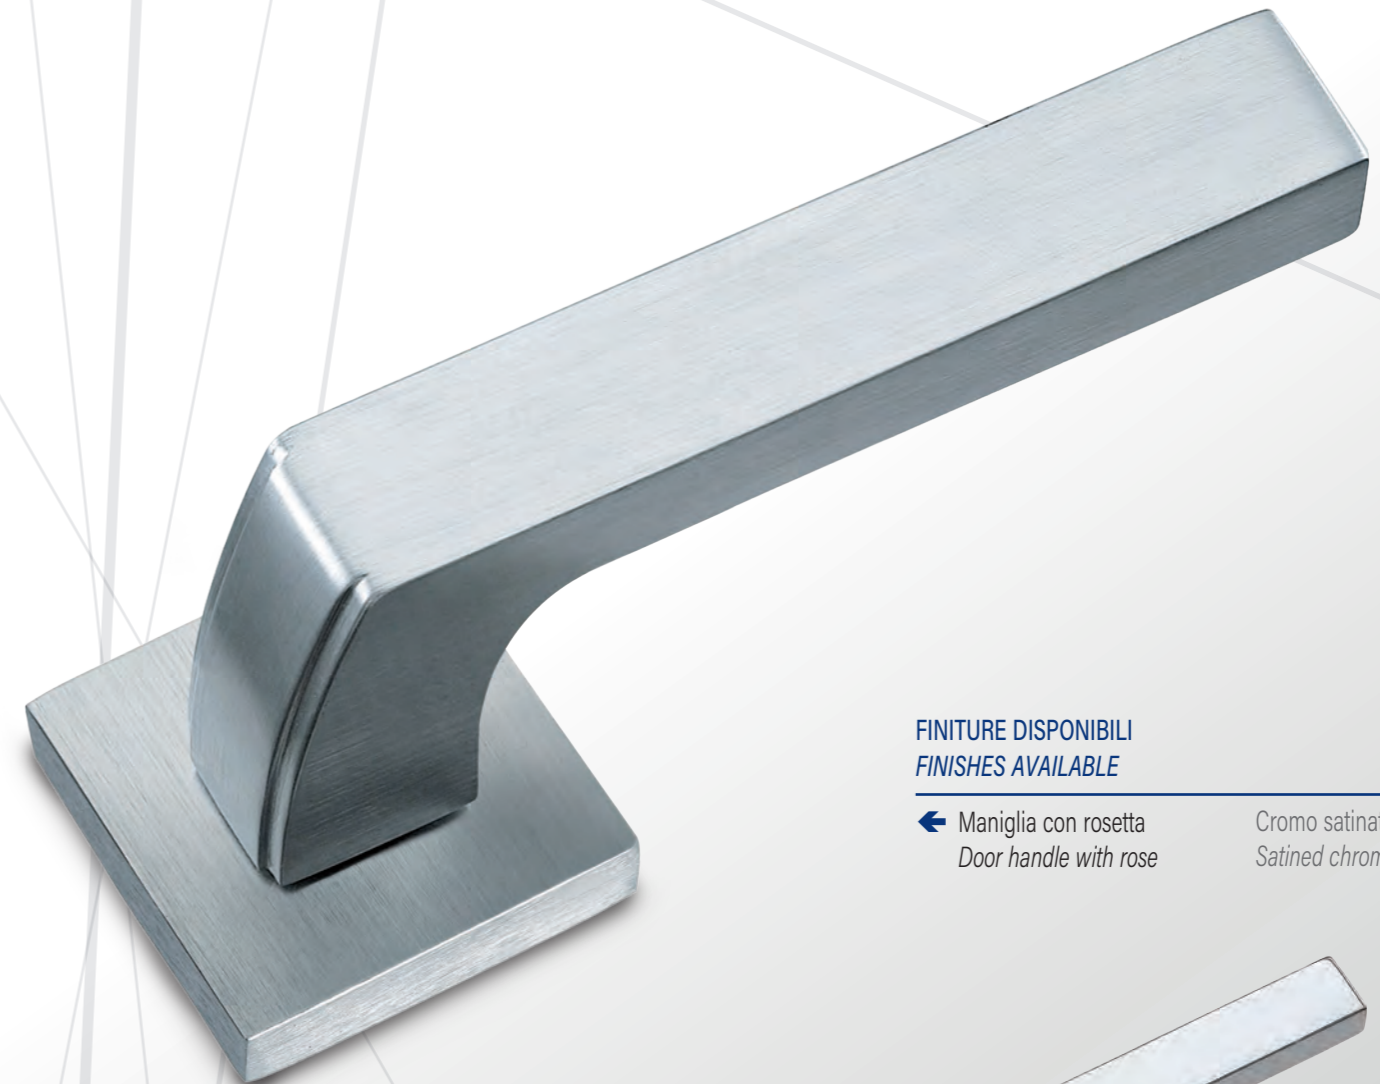

Su richiesta disponibile anche con: • Placca ovale • Rosetta tonda • Rosetta ovale
Available on request with: • Oval plate • Round rose • Oval rose

FINITURE DISPONIBILI
FINISHES AVAILABLE

← Maniglia con rosetta
Door handle with rose

Cromo satinato
Satinated chrome

Cromo lucido
Polished chrome

Maniglia con placca
Door handle with plate

Maniglia per finestra DK
Window handle DK

Cremonese EZ
Window handle EZ

FINITURE DISPONIBILI
FINISHES AVAILABLE

← Maniglia con rosetta
Door handle with rose

Cromo satinato
Satinated chrome

Cromo lucido
Polished chrome

Materiale: Zircal
Material: Zircal

■ Cromo satinato
Satinated chrome

■ Cromo lucido
Polished chrome