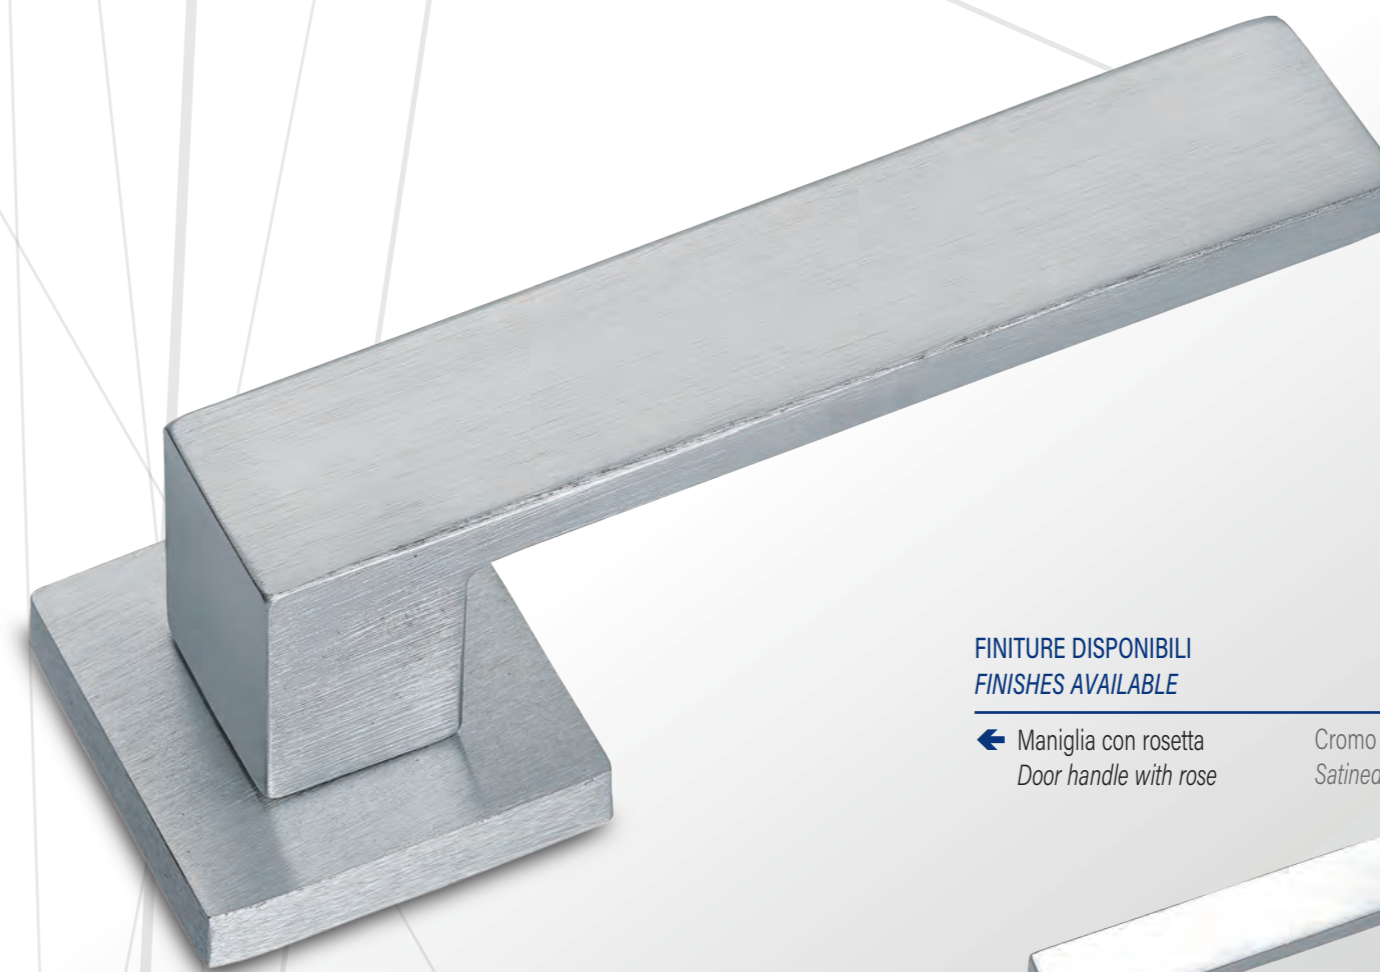

FINITURE DISPONIBILI
FINISHES AVAILABLE

← Maniglia con rosetta
Door handle with rose

Cromo satinato
Satinated chrome