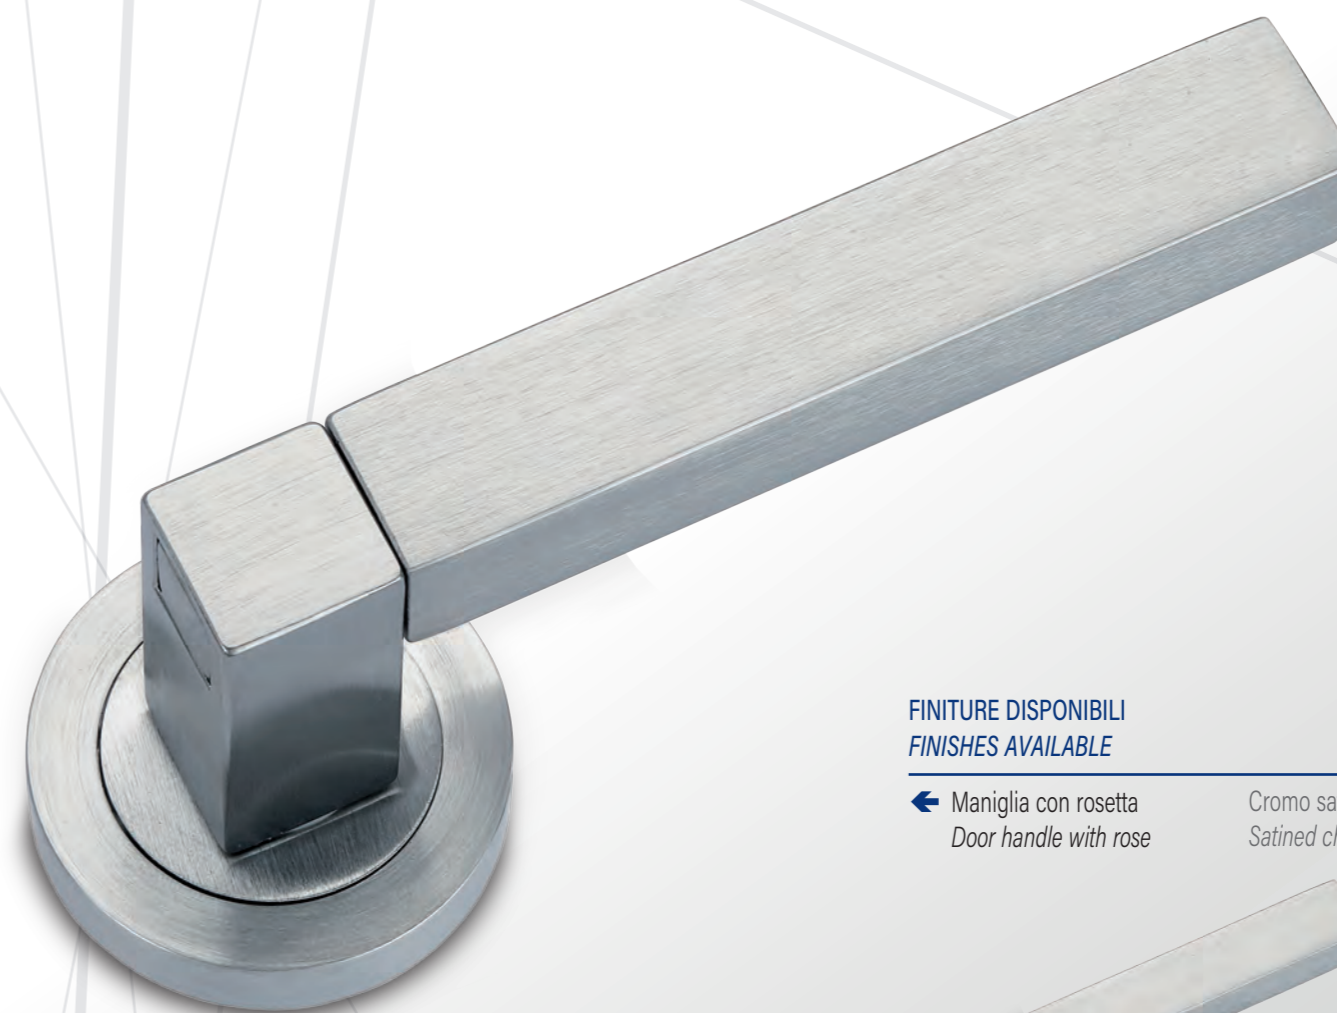

FINITURE DISPONIBILI
FINISHES AVAILABLE

← Maniglia con rosetta
Door handle with rose

Cromo satinato
Satined chrome