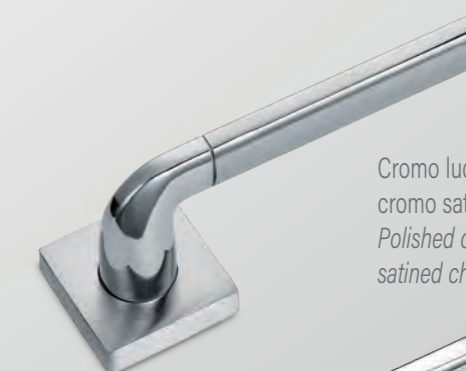

Maniglia per finestra DK
Window handle DK

Cremonese EZ
Window handle EZ

FINITURE DISPONIBILI
FINISHES AVAILABLE

← Maniglia con rosetta
Door handle with rose

Cromo satinato
Satinated chrome

Cromo lucido +
cromo satinato
Polished chrome +
satinated chrome