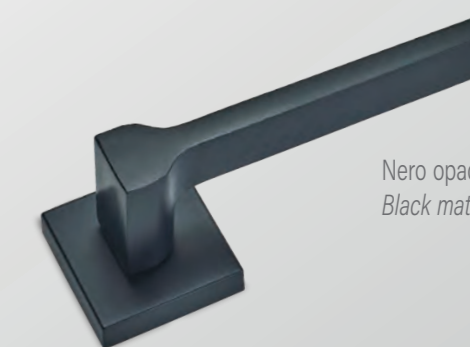

FINITURE DISPONIBILI
FINISHES AVAILABLE

← Maniglia con rosetta
Door handle with rose

Cromo satinato
Satinated chrome