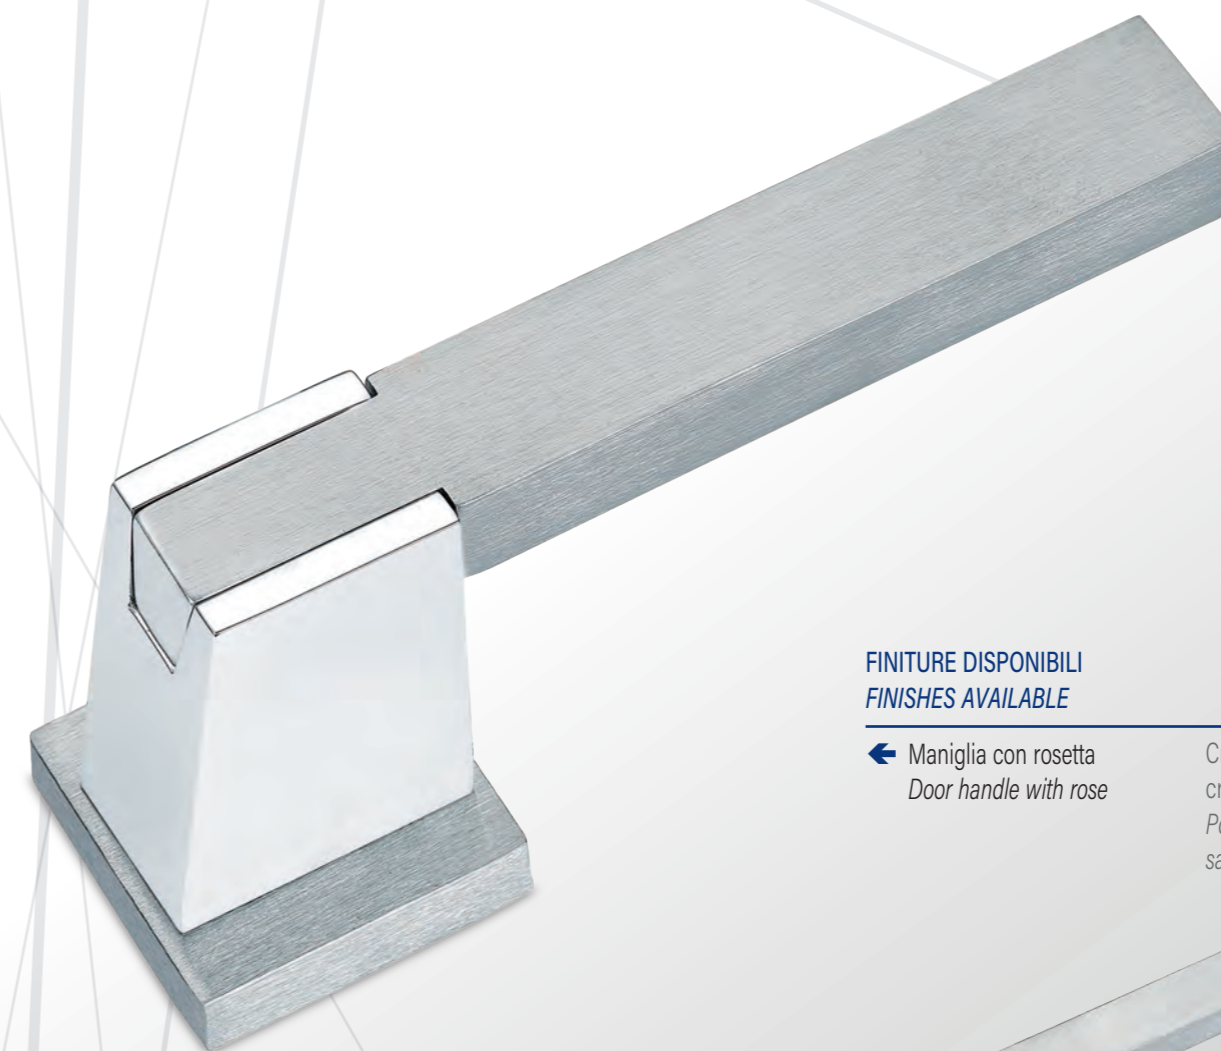

Modello depositato
Patent pending

Materiale: Zircal
Material: Zircal

Cromo lucido +
cromo satinato
Polished chrome +
satined chrome

Cromo satinato
Satined chrome

	Maniglia con rosetta e bocchetta quadrata Door handle with square rosette and key hole	Cod. 164 CC 16 50 RQ € 68,10	Cod. 164 CS 16 50 RQ € 68,10
	Maniglia con rosetta e bocchetta quadrata yale Door handle with square rosette and key hole yale	Cod. 164 CC 17 50 RQ € 68,10	Cod. 164 CS 17 50 RQ € 68,10
	Maniglia con rosetta e bocchetta rettangolare Door handle with rectangular rosette and key hole	Cod. 164 CC 16 RR € 68,10	Cod. 164 CS 16 RR € 68,10
	Maniglia con rosetta e bocchetta yale rettangolare Door handle with rectangular rosette and key hole yale	Cod. 164 CC 17 RR € 68,10	Cod. 164 CS 17 RR € 68,10
	Maniglia per finestra DK $\varnothing$ 7 x 40 rosetta rettangolare Window handle DK $\varnothing$ 7 x 40 rectangular rose	Cod. 164 CC 35 RQ € 41,00	Cod. 164 CS 35 RQ € 41,00

FINITURE DISPONIBILI
FINISHES AVAILABLE

← Maniglia con rosetta
Door handle with rose

Cromo lucido +
cromo satinato
Polished chrome +
satined chrome

Cromo satinato
Satined chrome