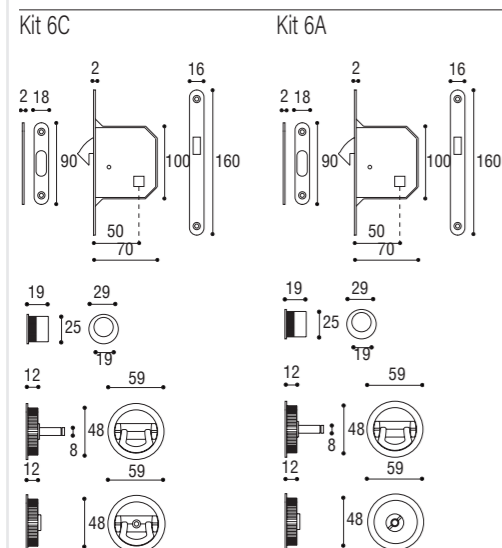

KIT 6A TONDO

Materiale: Ottone + Zircal
Material: Brass + Zircal

KIT 6C doppio pendente con serratura
KIT 6C with double hanging handle with lock

Cromo satinato Satinated chrome	Cromo lucido Polished chrome	Ottone lucido Polished brass