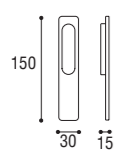

Materiale: Zircal
Material: Zircal

Cromo satinato
Satinated chrome

Cromo lucido
Polished chrome

Oro lucido
Polished gold

Maniglione singolo $\varnothing$ 10 con conchiglia
Single pull handle for sliding door $\varnothing$ 10 with closed plate

Cod. 58 CS 39 CT
€ 113,00

Cod. 58 CL 39 CT
€ 113,00

Cod. 58 OL 39 CT
€ 112,80

Maniglione doppio accoppiato $\varnothing$ 10 yale
Back to back pull handles for sliding doors $\varnothing$ 10, cylinder hole

Cod. 58 CS 40 CT
€ 225,90

Cod. 58 CL 40 CT
€ 225,90

Cod. 58 OL 40 CT
€ 225,50

Con meccanismo in metallo
With metallic mechanism