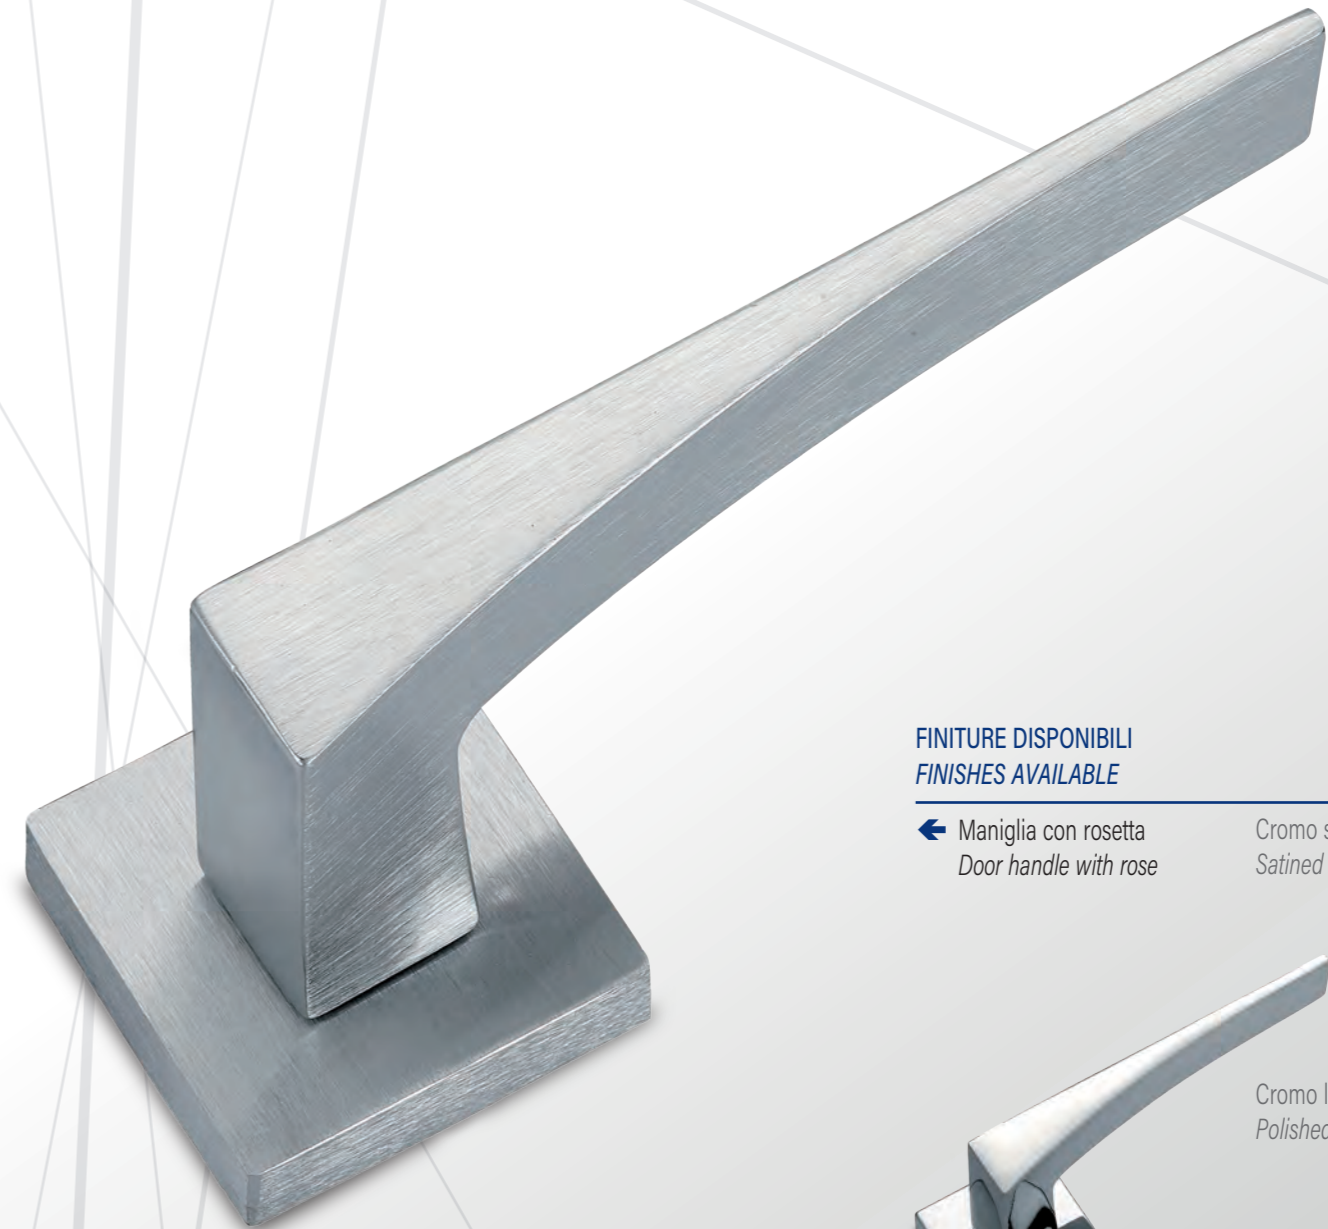

FINITURE DISPONIBILI
FINISHES AVAILABLE

← Maniglia con rosetta
Door handle with rose

Cromo satinato
Satinated chrome

Cromo lucido
Polished chrome