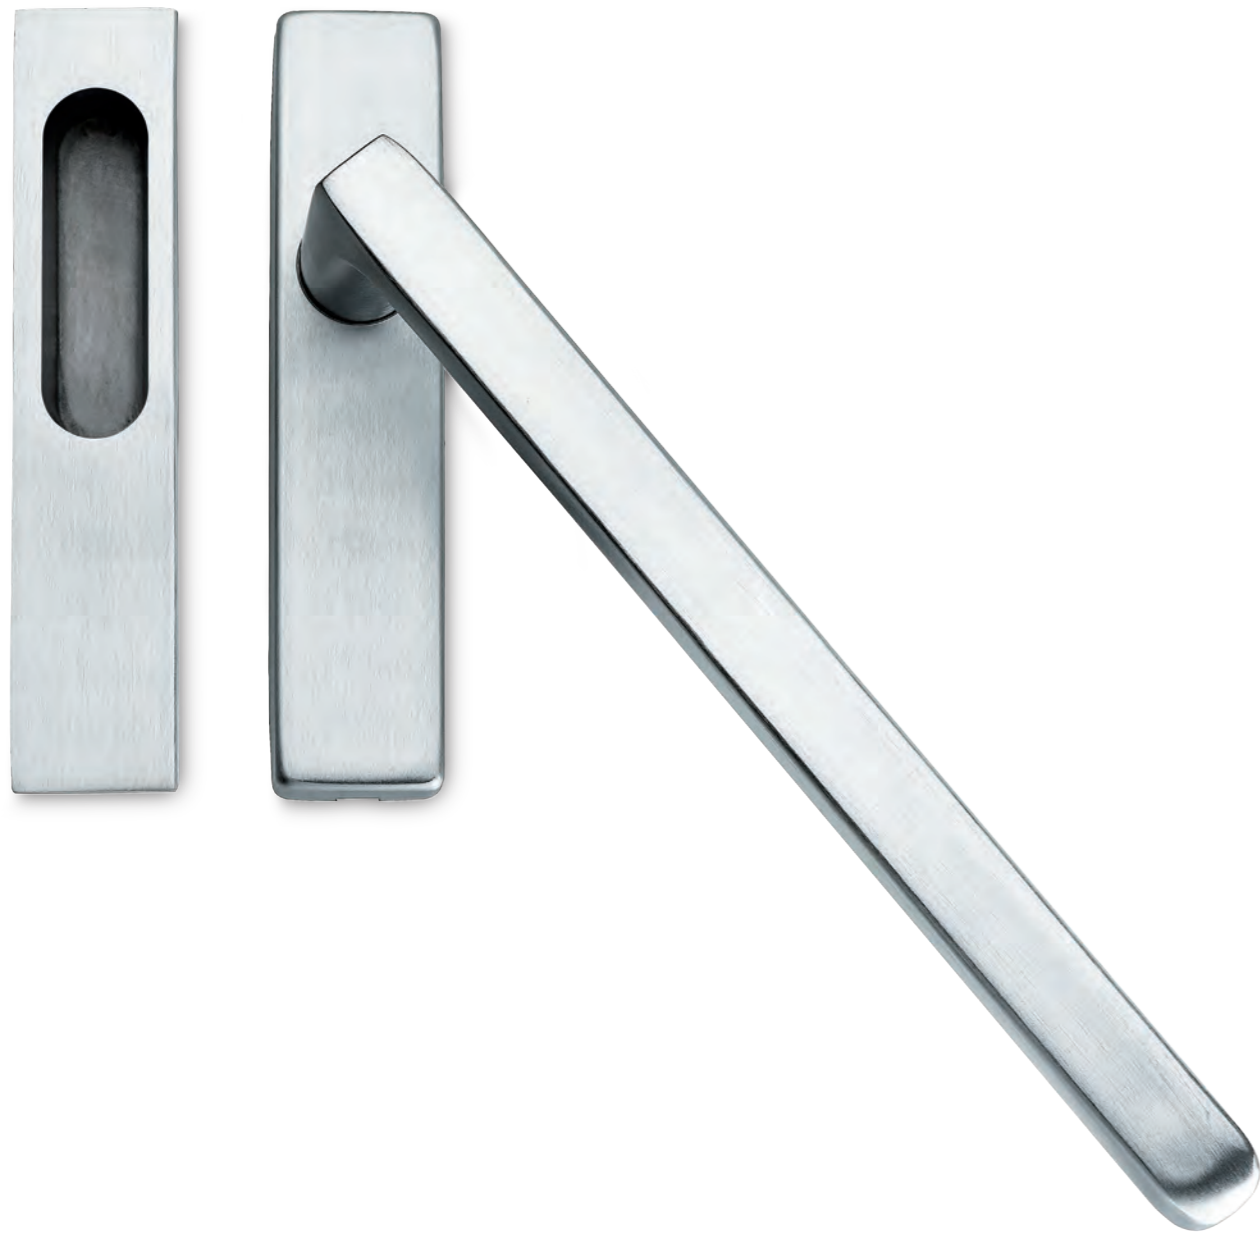

MANIGLIONE PER ALZANTE SCORREVOLE

Materiale: Zircal
Material: Zircal

Cromo lucido +
cromo satinato
Polished chrome +
satinated chrome

Cromo satinato
Satinated chrome

Cromo lucido
Polished chrome

Maniglione singolo $\varnothing 10$ con conchiglia
Single pull handle for sliding door $\varnothing 10$ with closed plate

Maniglione doppio accoppiato $\varnothing 10$ yale
Pair of pull handles for sliding doors $\varnothing 10$, cylinder hole

Con meccanismo in metallo
With metallic mechanism

Cod. 58 CC 39 01 € 125,30   Cod. 58 CS 39 01 € 125,30   Cod. 58 CL 39 01 € 125,30

Cod. 58 CC 40 01 € 250,50   Cod. 58 CS 40 01 € 250,50   Cod. 58 CL 40 01 € 250,50