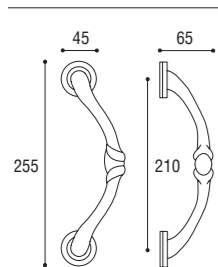

Materiale: Zircal
Material: Zircal

Cromo satinato
Satined chrome

Oro lucido
Polished gold

Brunito antico
Old burnished

Bronzo yesterday
Yesterday bronze

Maniglione singolo
Door pull handle

Cod. 22 CS 43
€ 55,00