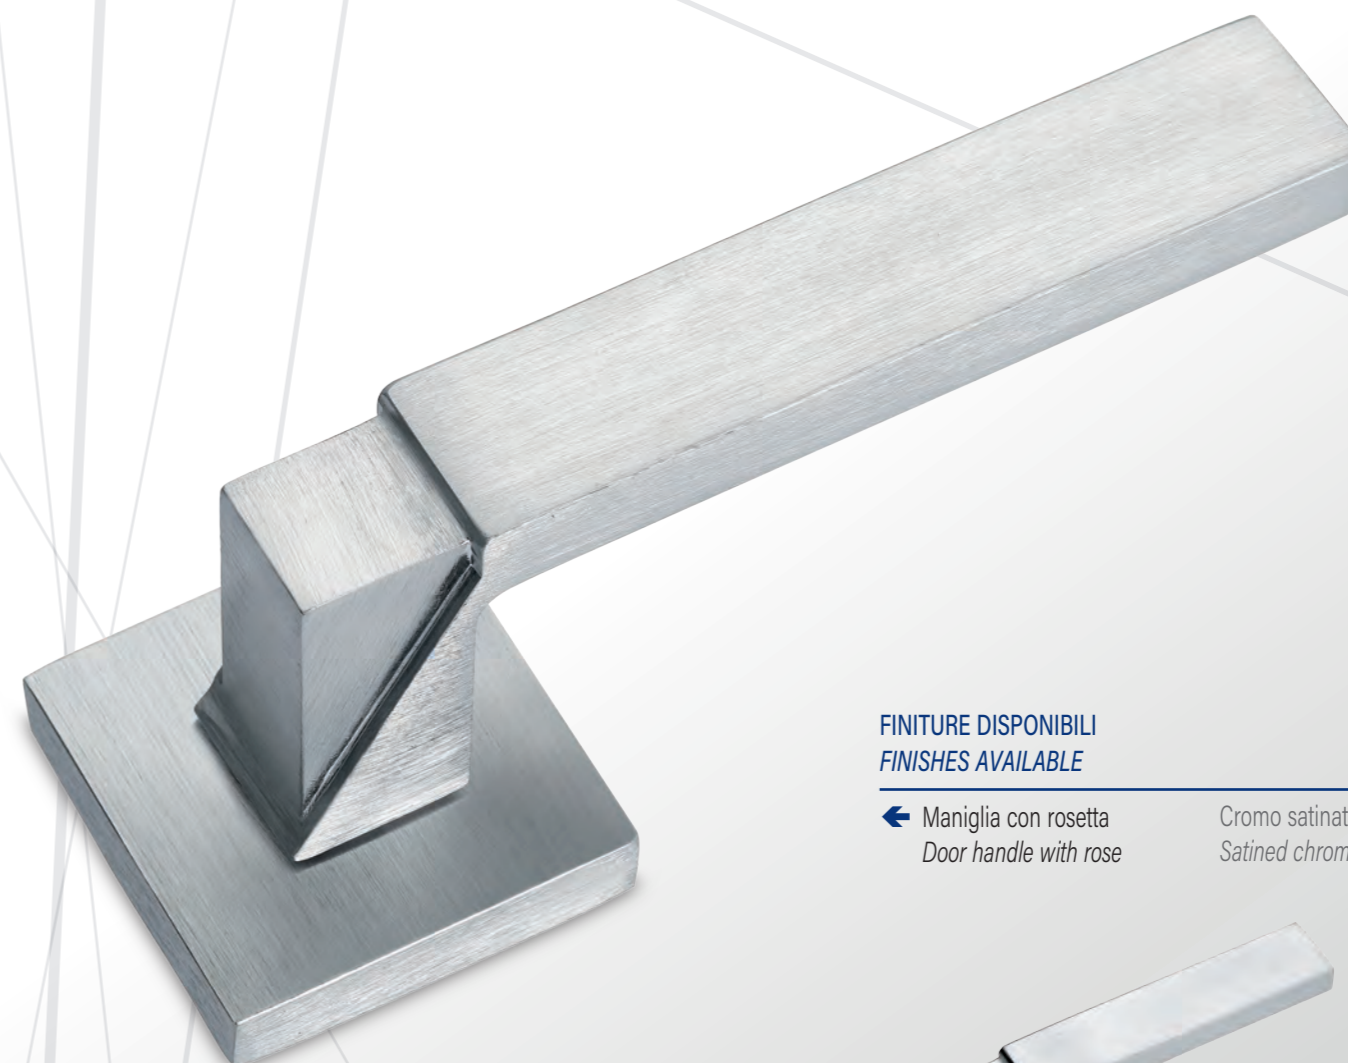

FINITURE DISPONIBILI
FINISHES AVAILABLE

← Maniglia con rosetta
Door handle with rose

Cromo satinato
Satined chrome