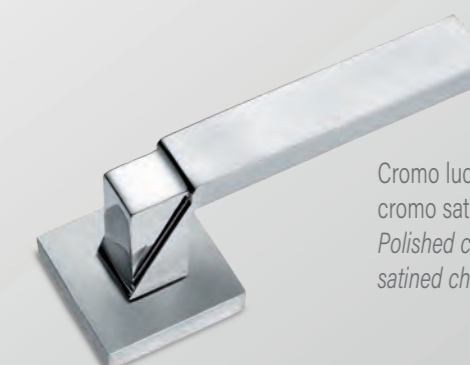

Cromo lucido +
cromo satinato
Polished chrome +
satinated chrome